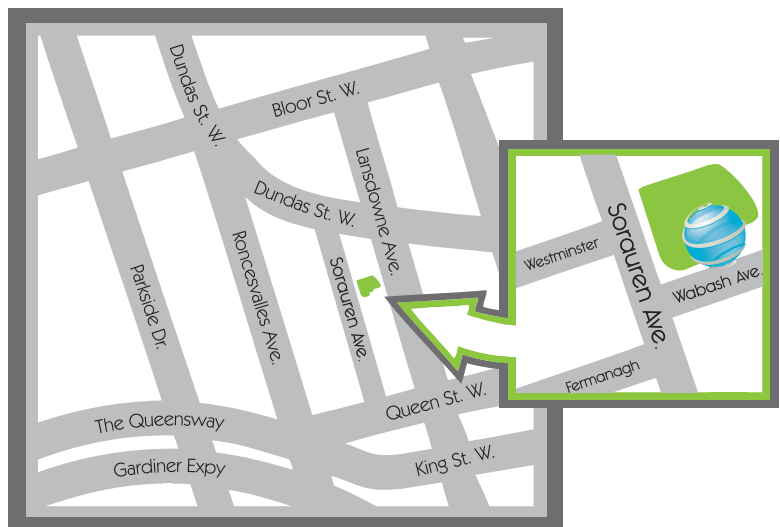

## Location

**October - April ::** Indoor Location

Sorauren Park Fieldhouse  
 50 Wabash Ave  
 Toronto ON M6R 1N2

**May - September ::** Outdoor Location

Sorauren Park  
 Rain or Shine

\* No cash value. Some conditions may apply. Limit one per customer. Call for details.